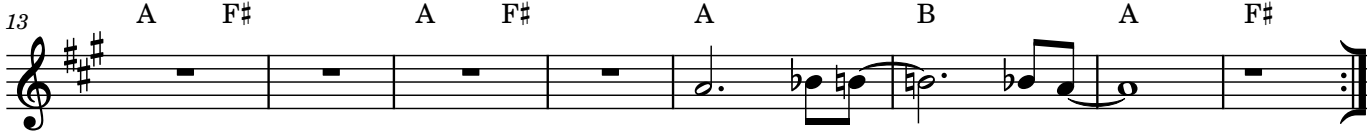

Bb

(Sittin' On) The Dock of the Bay

Otis Redding

Intro

A

"Sittin' in the morning sun"
"I left my home in Georgia"

V

A C#7 D D C# C B A C#7 D D C# C B

TACET 1st X

CH

"Sittin' on the dock"

A F# A F# A B A F#

Bridge

"Looks like"

A E D A E D A E D A G E

V